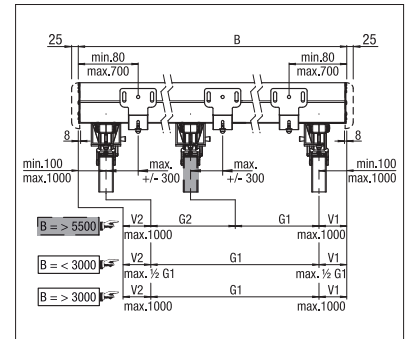

## P3500

- min. 6' 7"  
max. 23' 0"\*
- min. 6' 7"  
max. 19' 8"
- Post height  
max. 9' 10"

\* from 18' 1" with 3 guide rails

Technical dimensions in millimetres (1 mm = 0.03937")

Wall mounting with floor sleeves

Ceiling mounting with rain gutter trough

With three guides

REGISTRATION  
REQUIRED

Constant fabric tensioning