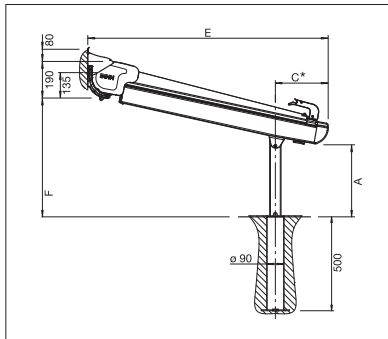

# PERGOLINO P3500

Variable bracket positioning

Fabric-locking Stobblock

- Very elegant construction
- High mounting flexibility due to adjustable brackets and guide rails
- Integrated water channel for lateral draining of rain water
- High fabric tension thanks to fabric-locking Stobblock
- Can be used in the rain when set to the corresponding incline and the water-resistant fabric is tensioned
- Various floor fastenings for the supports (rain gutter, floor sleeves, foot plate)
- Large area can be shaded – up to 19' 8" projection

## P3500

- min. 6' 7"  
max. 23' 0"\*
- min. 6' 7"  
max. 19' 8"
- Post height  
max. 9' 10"

\* from 18' 1" with 3 guide rails

Technical dimensions in millimetres (1 mm = 0.03937")

Wall mounting with floor sleeves