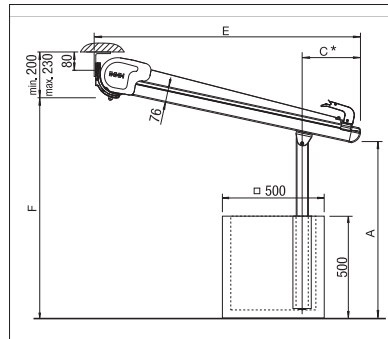

## P3500

- min. 6' 7"  
max. 23' 0"\*
- min. 6' 7"  
max. 19' 8"
- Post height  
max. 9' 10"

\* from 18' 1" with 3 guide rails

Technical dimensions in millimetres (1 mm = 0.03937")

Wall mounting with floor sleeves

Ceiling mounting with rain gutter trough

With three guides

REGISTRATION  
REQUIRED

Constant fabric tensioning