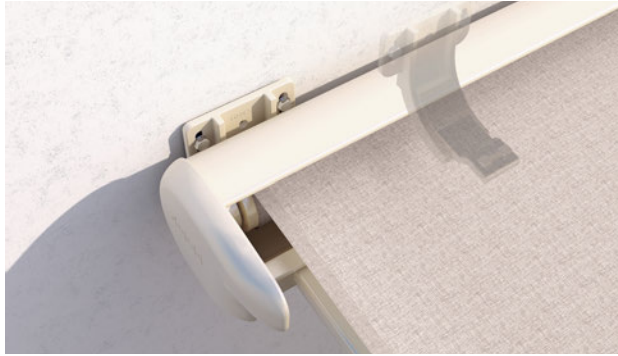

# PERGOLINO P3500

Variable bracket positioning

Fabric-locking Stobblock

- Very elegant construction
- High mounting flexibility due to adjustable brackets and guide rails
- Integrated water channel for lateral draining of rain water
- High fabric tension thanks to fabric-locking Stobblock
- Can be used in the rain when set to the corresponding incline and the water-resistant fabric is tensioned
- Various floor fastenings for the supports (rain gutter, floor sleeves, foot plate)
- Large area can be shaded – up to 19' 8" projection

Ceiling mounting with rain gutter trough

With three guides

REGISTRATION  
REQUIRED

Constant fabric tensioning