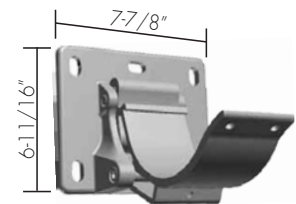

The Sunplus™ Retractable Shelter with Rain Gutters*

General Information

Custom sizes up to 18'W x 23'P

Front Bar Gutter

The rail gutter* is the Sunplus™ difference. It provides rain run-off, additional mounting strength and sun protection. The Sunplus may be supported by the uprights at the front end only.

Mounting Options

Upright Mounts available in 9'9" foot height & 19'6" foot height

Wall Mount

Standard Features

wireless remote controls and auto sun & rain sensor

unique product ID number

Product Warranties