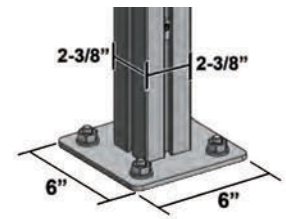

The Sunplus™ Retractable Shelter with Rain Gutters*

General Information

Custom sizes up to 18'W x 23'P

Front Bar Gutter

The rail gutter* is the Sunplus™ difference. It provides rain run-off, additional mounting strength and sun protection. The Sunplus may be supported by the uprights at the front end only.

Mounting Options

Upright Mounts available in 9'9" foot height & 19'6" foot height

Wall Mount

Standard Features

wireless remote controls and auto sun & rain sensor

unique product ID number

Product Warranties